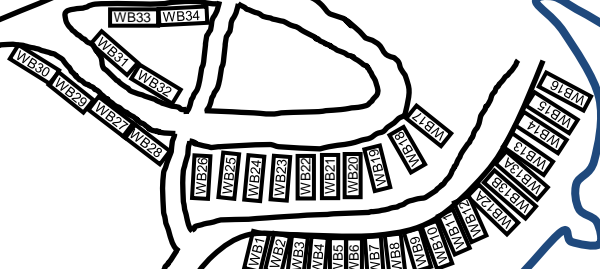

Restroom

SH

Thunderbird Marina and RV Park

4725 W Rolling Hills
Junction City, KS 66441
785-238-5864

Barn

Overlook

North Boat Ramp
Trailer parking

Beach

Houseboat parking and shore area