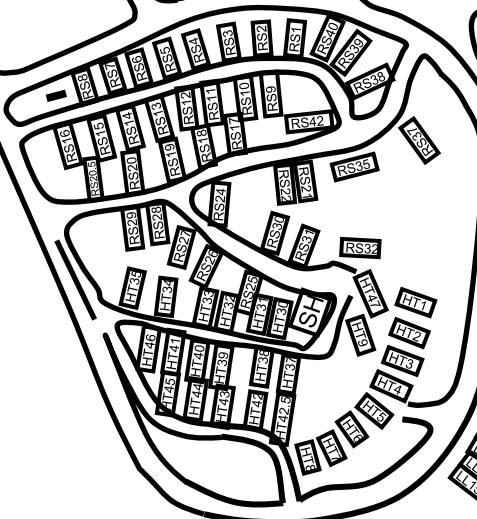

Restroom

SH

Thunderbird Marina and RV Park

4725 W Rolling Hills
Junction City, KS 66441
785-238-5864

Barn

Overlook

North Boat Ramp
Trailer parking

Beach

Houseboat parking and shore area